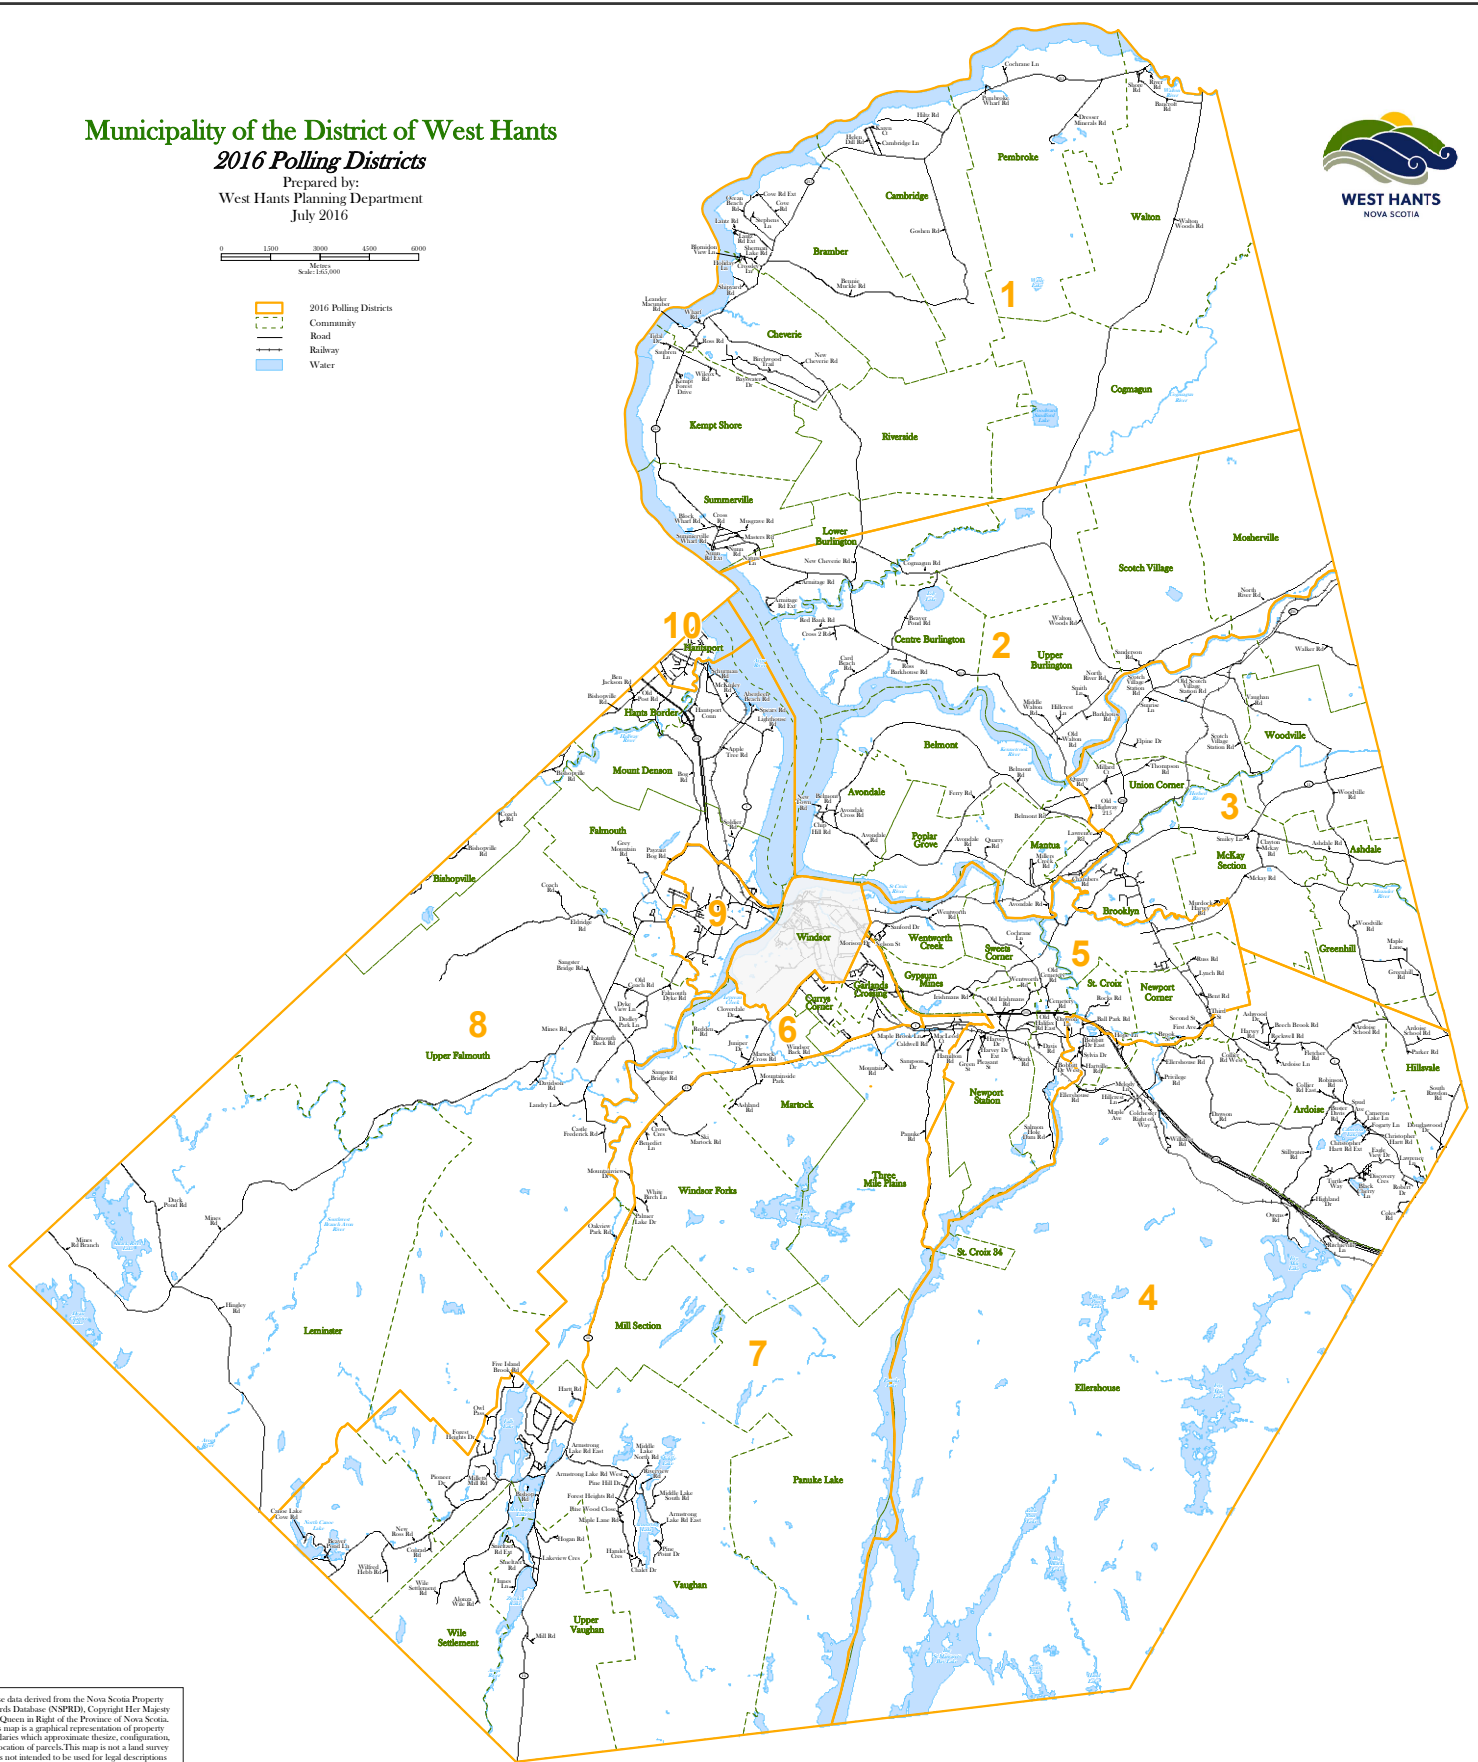

Municipality of the District of West Hants 2016 Polling Districts

Prepared by:
West Hants Planning Department
July 2016

- 2016 Polling Districts
- Community
- Road
- Railway
- Water