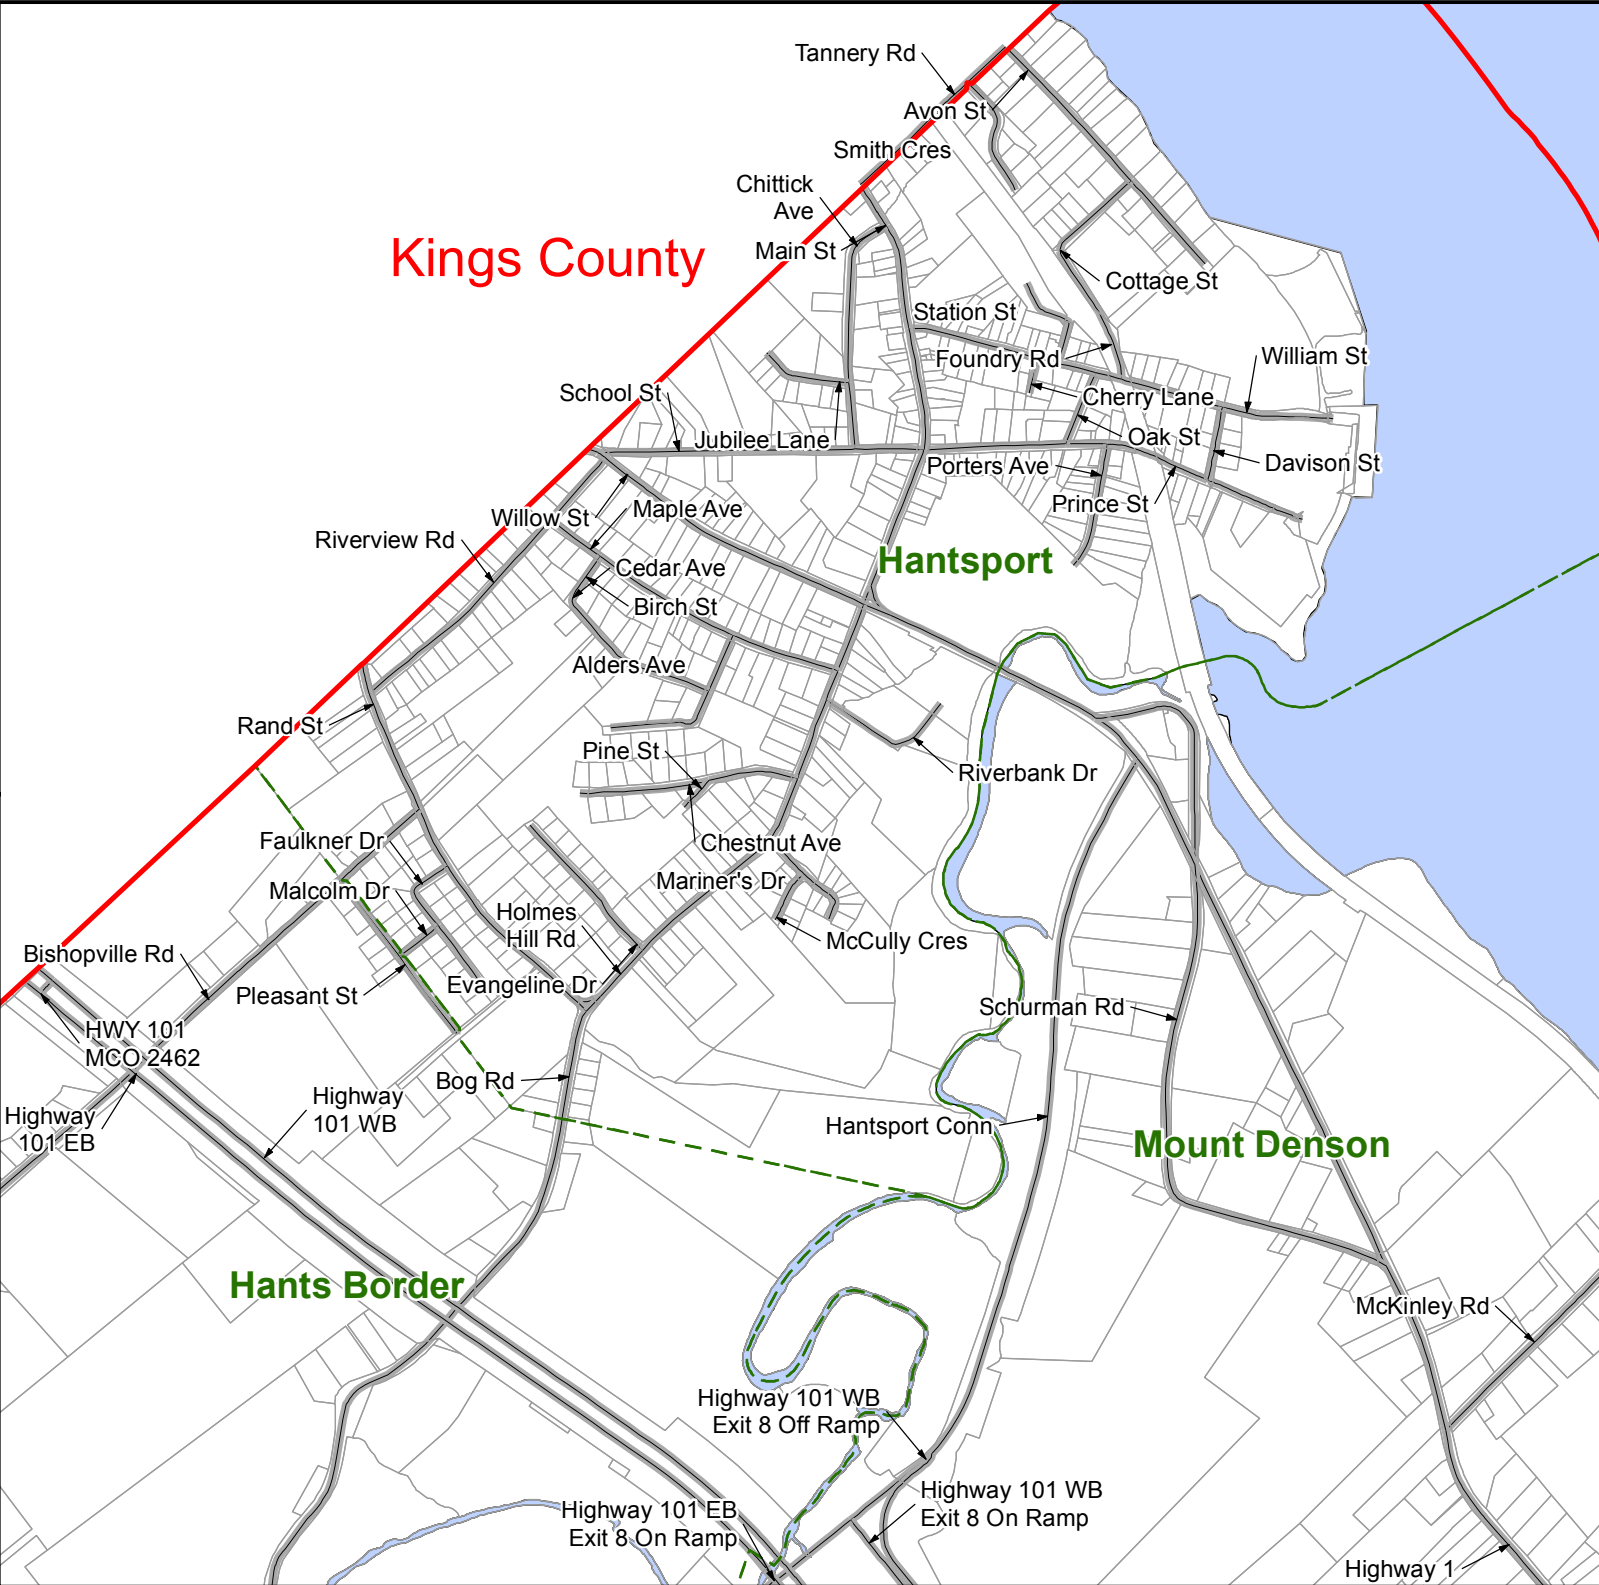

WEST HANTS  
NOVA SCOTIA

# Hantsport Community Map

Base data derived from the Nova Scotia Property Records Database (NSPRD) and the Nova Scotia, Geomatics Centre (NSGC), Copyright Her Majesty The Queen in Right of the Province of Nova Scotia.

This map is a graphical representation only. It is not a land survey and is not intended for used for legal descriptions or to calculate exact dimensions or area.

- Municipal Boundary
- Community
- Parcel
- Road
- Water